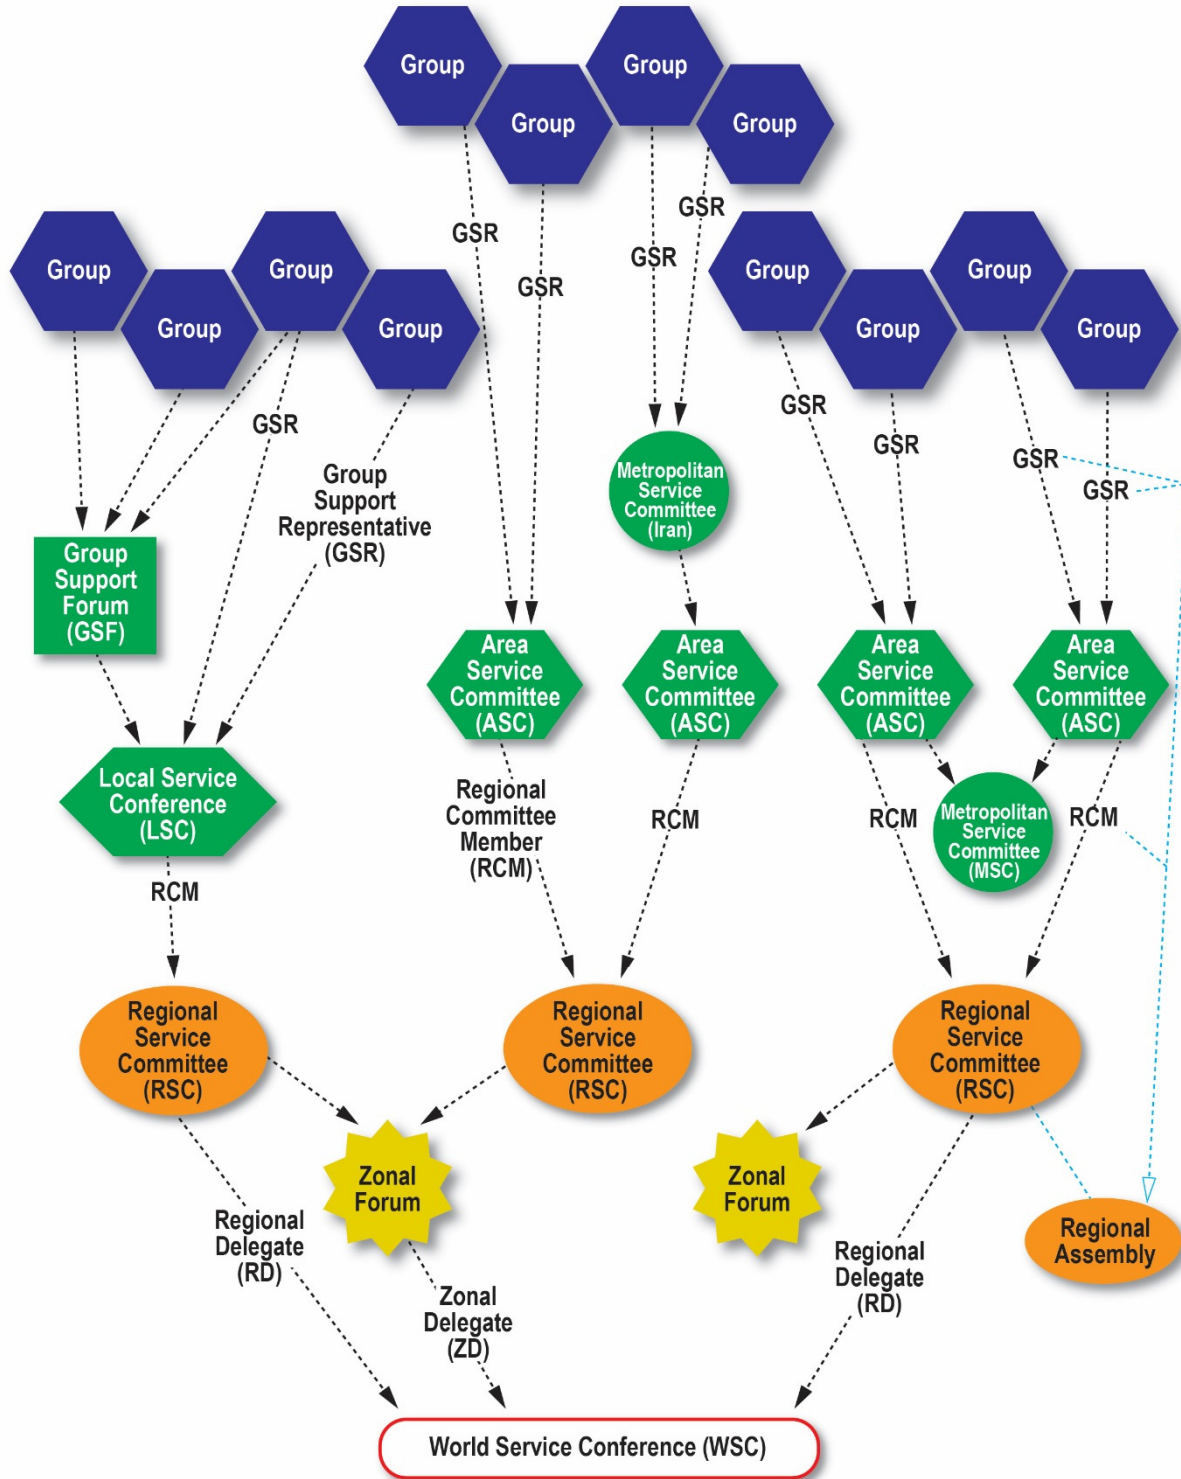

# NA Service Structure

with possible options that can be combined

# NA World Services

### Key

- delegation stream    - - - - ->
- responsibility stream    ·····